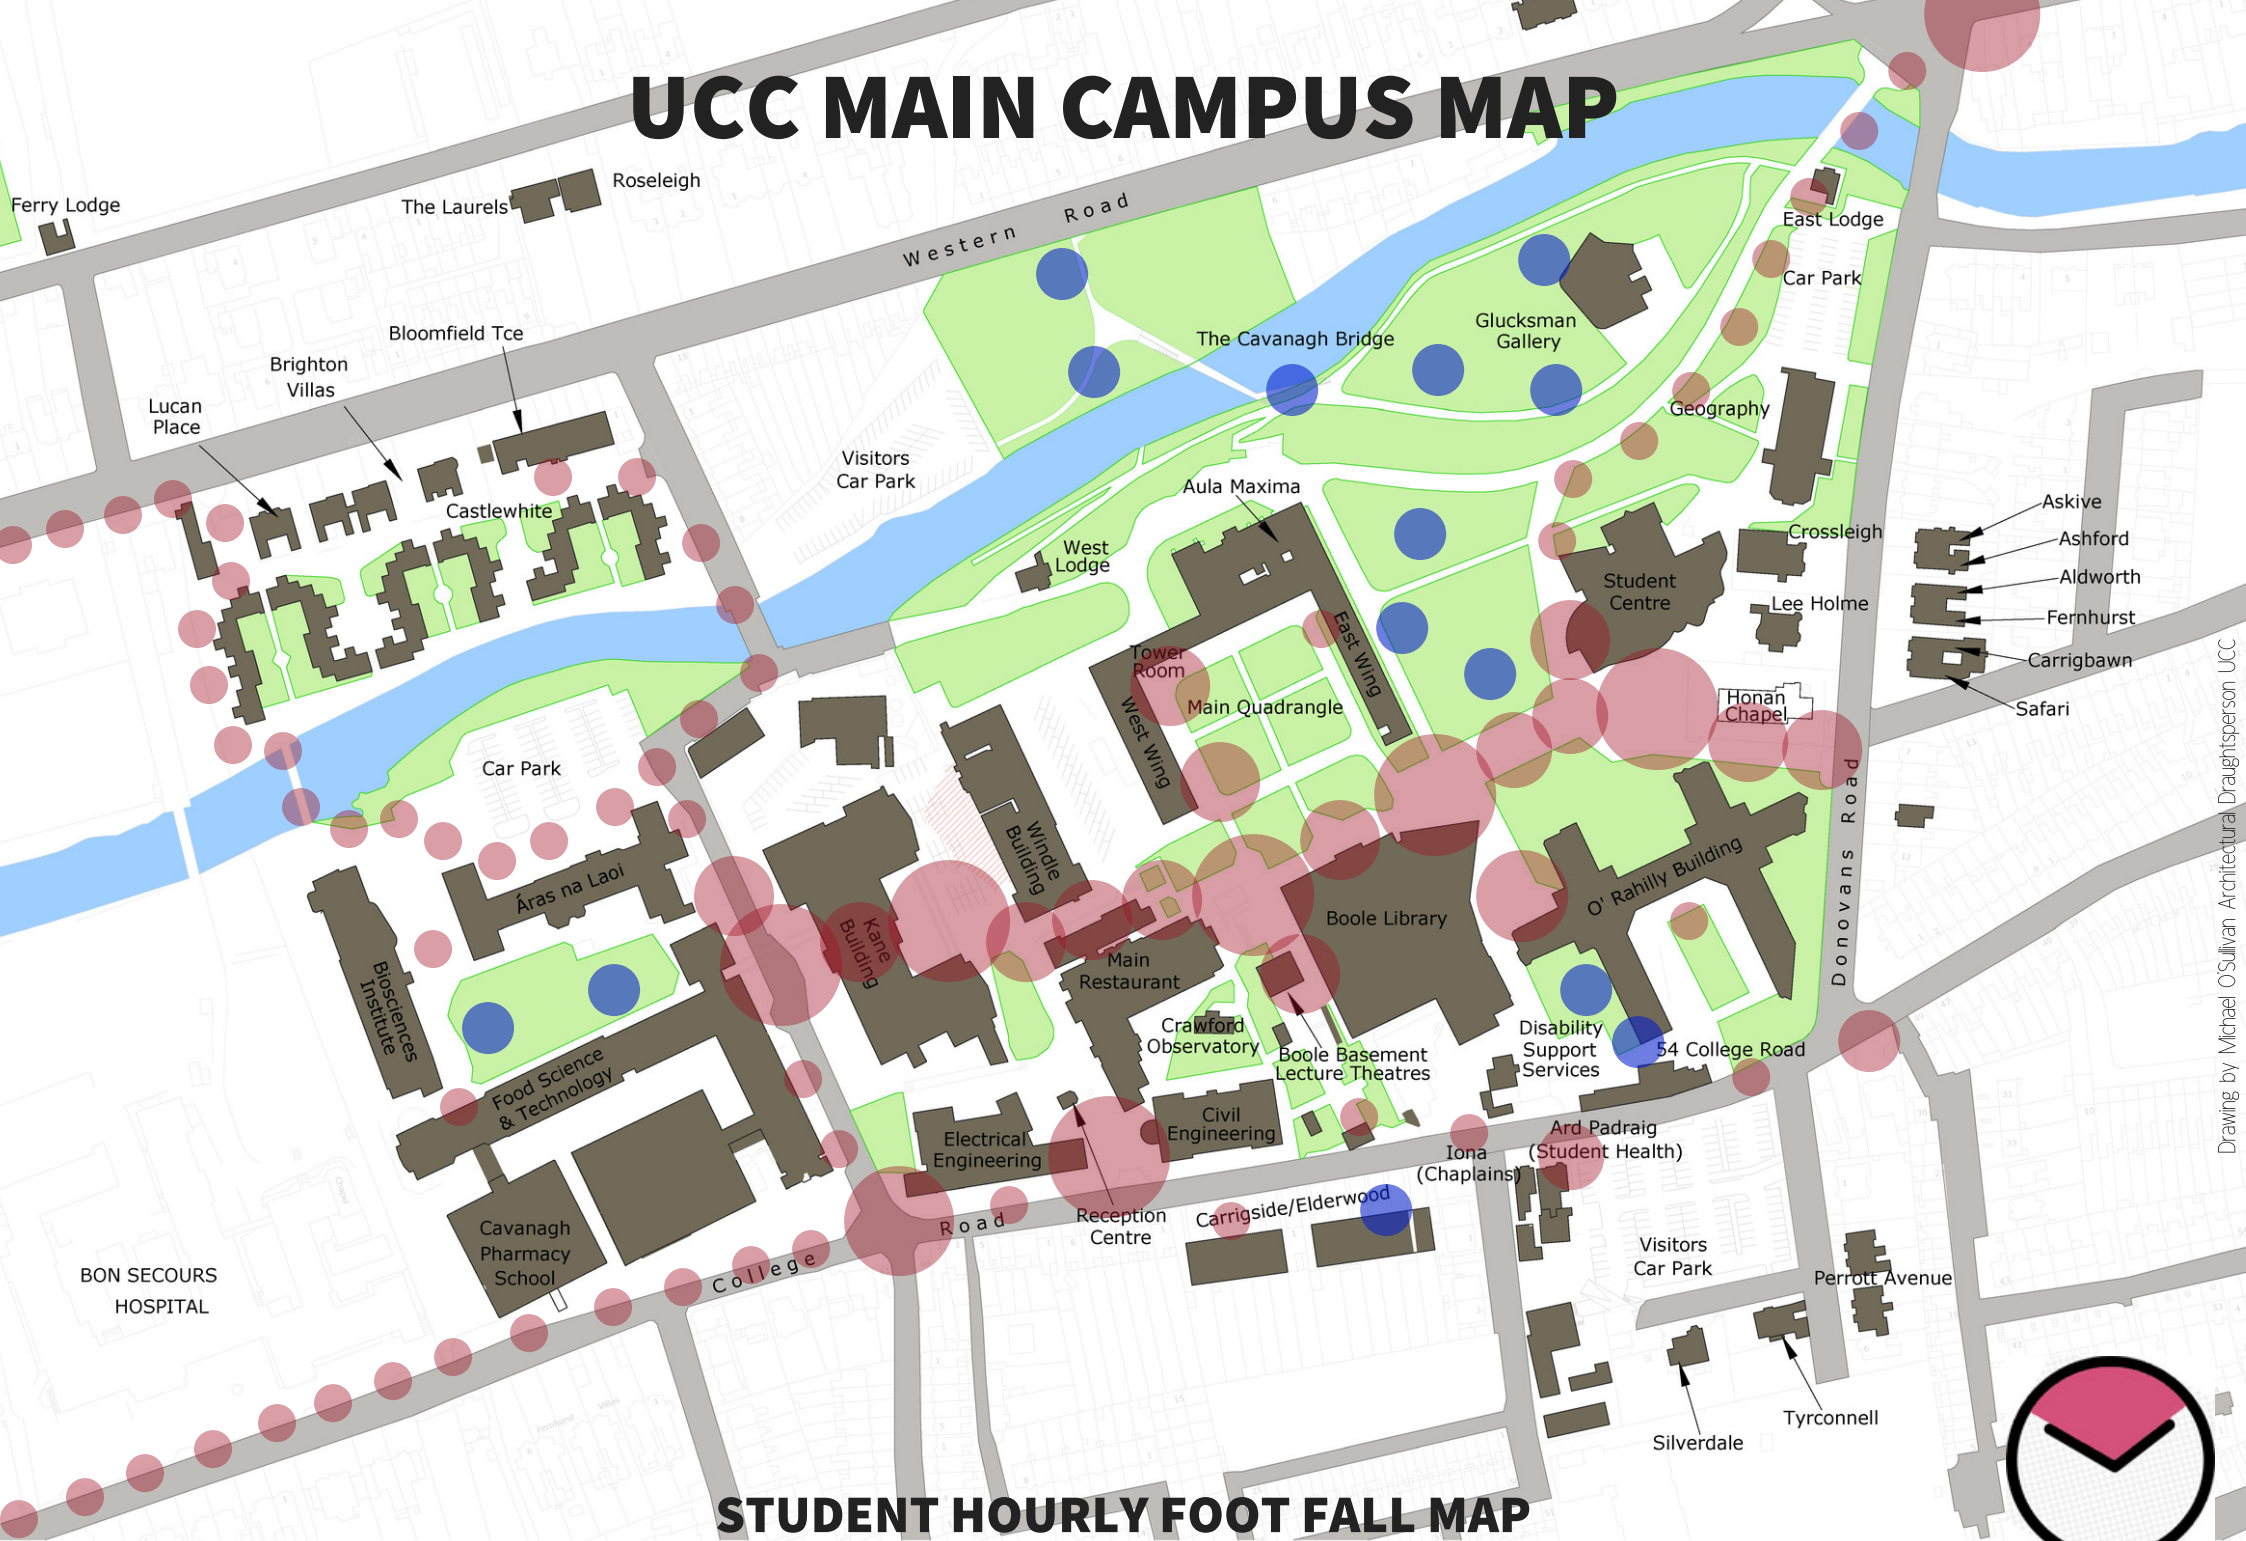

UCC MAIN CAMPUS MAP

STUDENT HOURLY FOOT FALL MAP

Drawing by Michael O'Sullivan Architectural Draughtsperson UCC