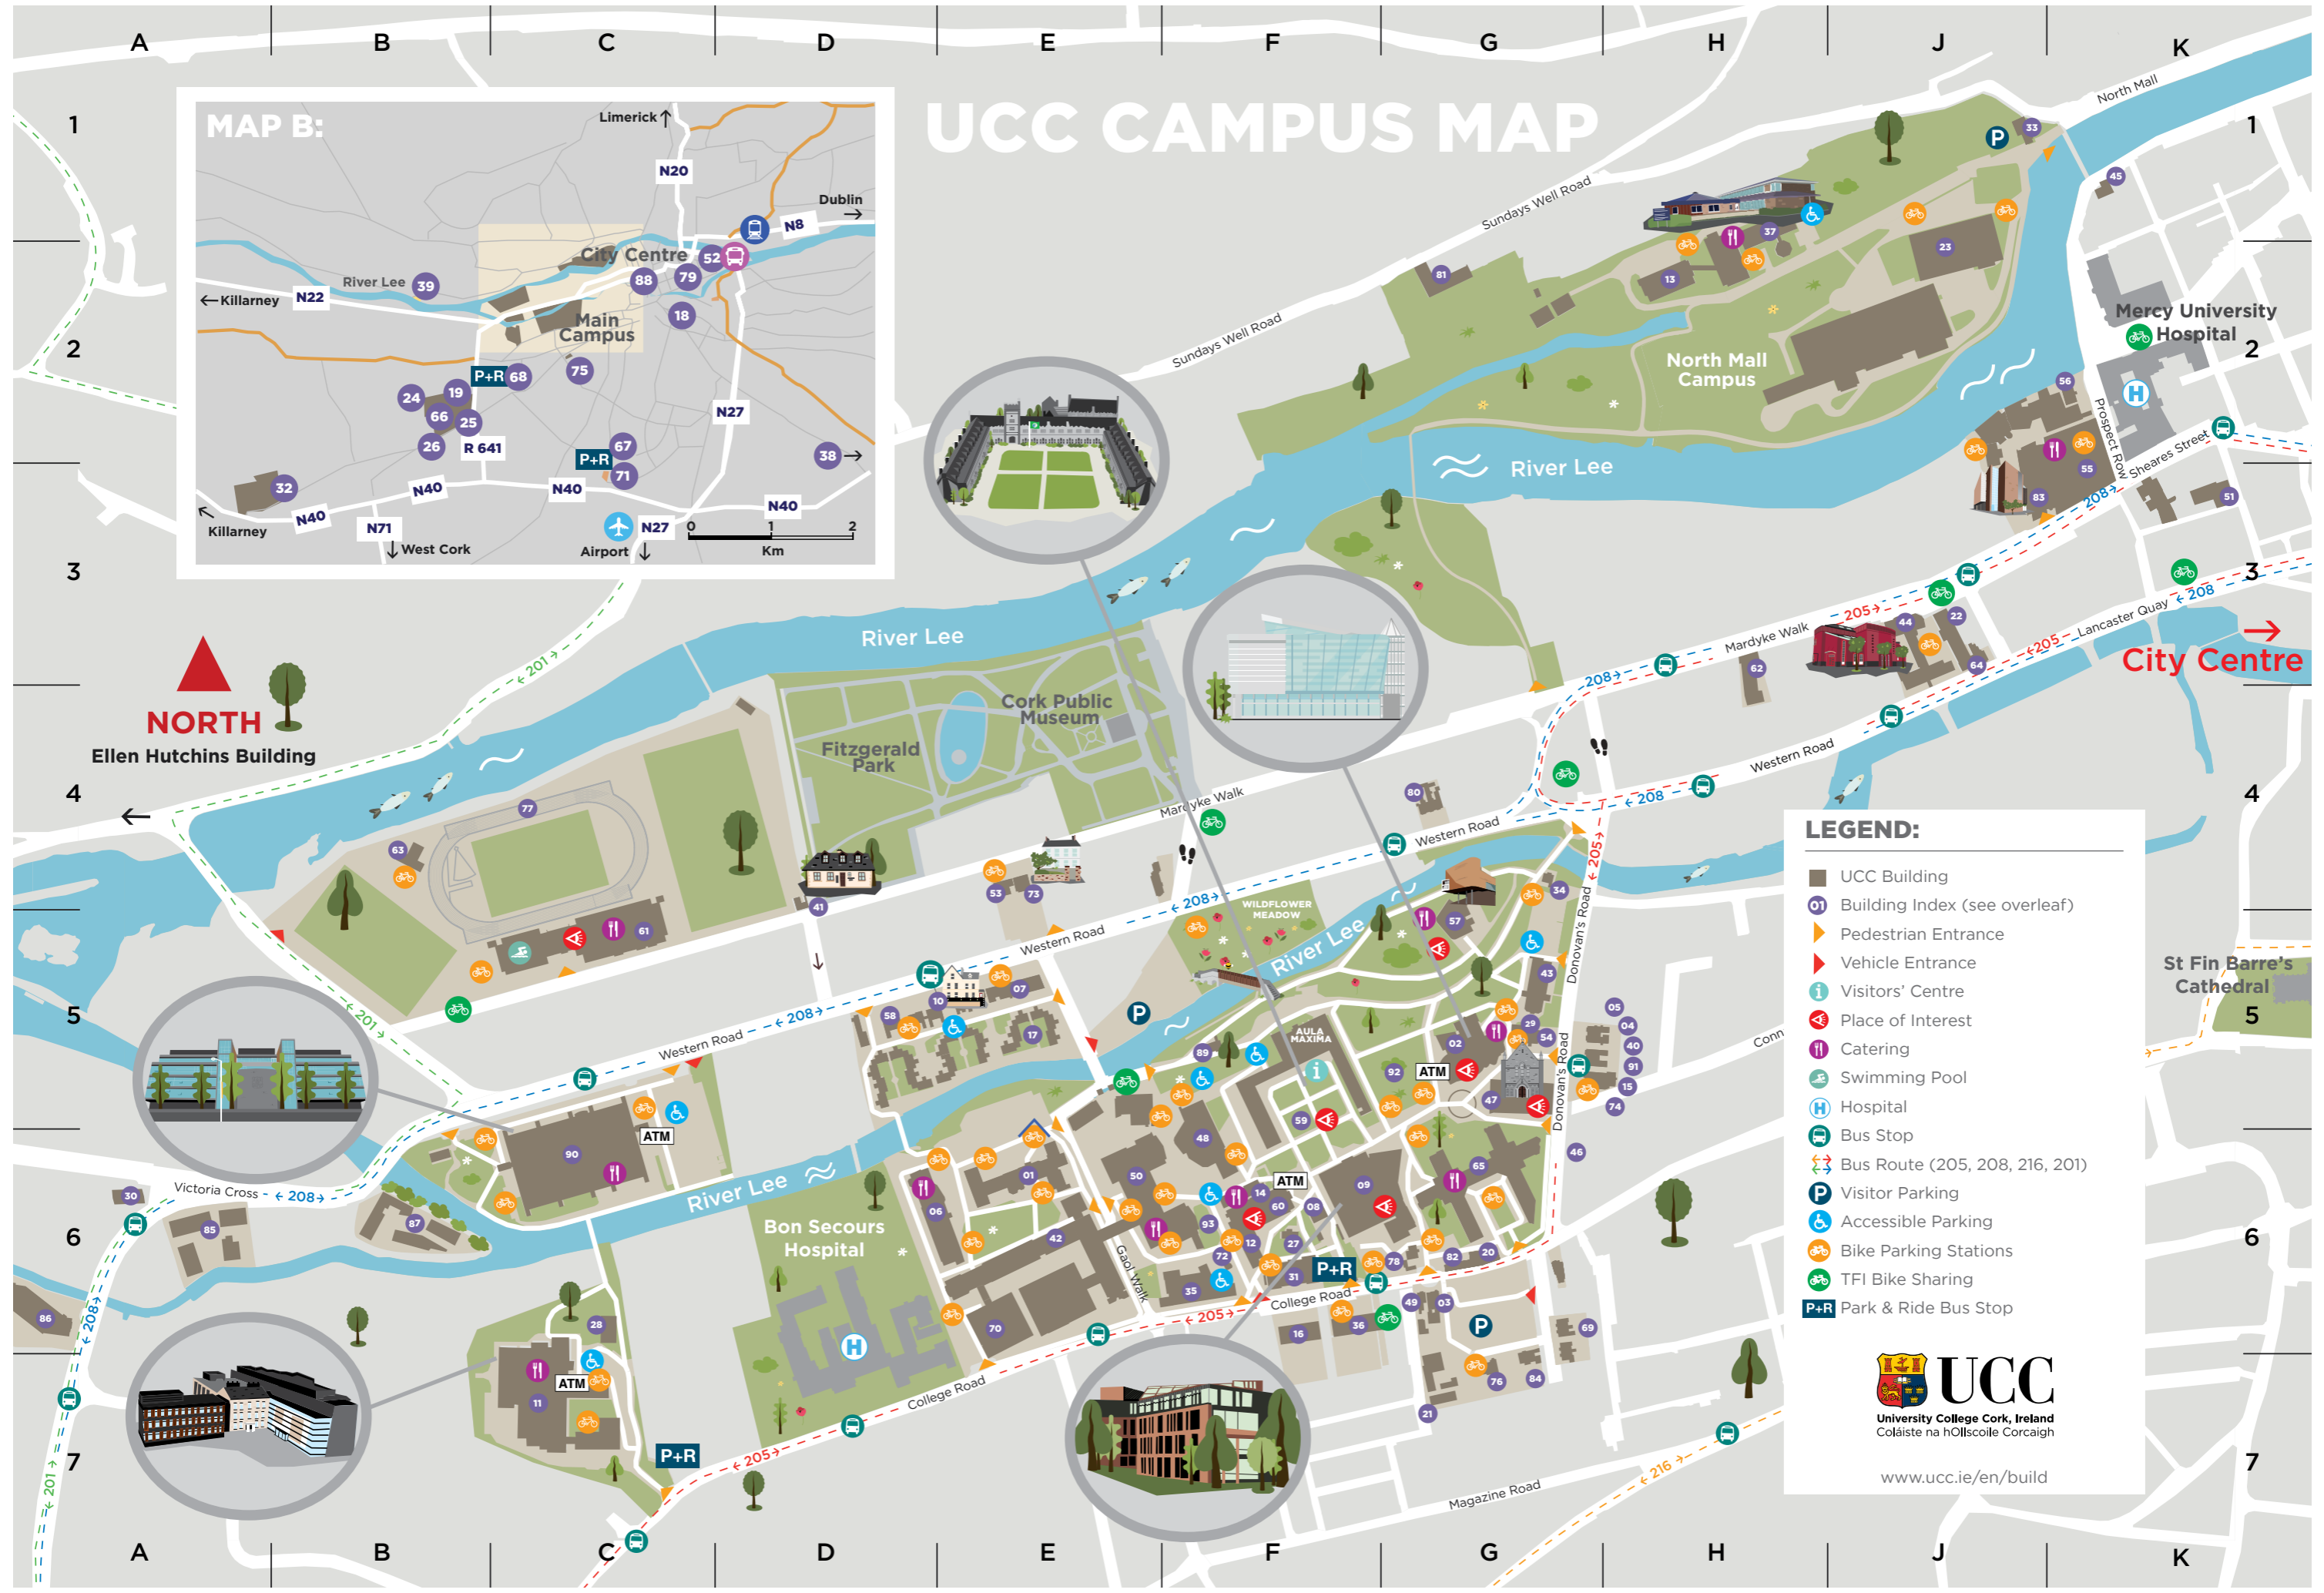

UCC CAMPUS MAP

LEGEND:

- UCC Building
- 01 Building Index (see overleaf)
- Pedestrian Entrance
- Vehicle Entrance
- Visitors' Centre
- Place of Interest
- Catering
- Swimming Pool
- Hospital
- Bus Stop
- Bus Route (205, 208, 216, 201)
- Visitor Parking
- Accessible Parking
- Bike Parking Stations
- TFI Bike Sharing
- Park & Ride Bus Stop

No.	Grid	No.	Grid
South Mall 13		79	Map B
St Kildas		80	G4
St Vincents		81	G2
Student Common Room		82	G6
Tyndall National Institute		83	J3
Tyrconel		84	G7
University Hall		85	A6
Victoria Lodge		86	A6
Victoria Mills		87	B6
Wandesford Quay		88	Map B
West Lodge		89	F5
Western Gateway		90	C6
William Thompson House		91	H5

www.ucc.ie

+353 (0)21 4903000

UCC COLLEGE ROAD CORK, IRELAND

#BeginBelongBecome

UCC CAMPUS MAP

CAMPUS INFORMATION:

Switch Board +353 (0)21 490 3000

No.	Grid	
Student IT Services		
• Boole Basement	08	F6
• 3rd Floor Kane Building	50	E6
Student Records & Examinations	59	F5
Students' Union	20	G6
Visitors' Centre	59	F5
 Catering		
Biosciences -Bio Café	06	D6
Brookfield Restaurant	11	C7
Café Atrium	61	C5
Café Diem - The Still	37	H1
Club Áras - New Bar	02	G5
Coffee Dock	65	G6
Elements	50	E6
Main Restaurant	60	F6
Oasis Café	02	G5
Roots Café - Hub	48	F6
Staff Common Room	59	F5
Staff Dining Room	60	F6
Tyndall Restaurant	83	J3
Western Gateway- Elements & Riverside Café	90	C6
 Places of Interest		
Áras na Mac Léinn / Student Centre	02	G5
Aula Maxima	59	F5
Boole Library	09	F6
Crawford Observatory	27	F6
Honan Chapel	47	G5
Lewis Glucksman Gallery	57	G5
The Main Quadrangle	59	F5
Mardyke Arena	61	C5
President's Garden	92	G5
Republican Grave	93	F6
Stone Corridor and Ogham Stone Collection	59	F5
Visitors' Centre	59	F5