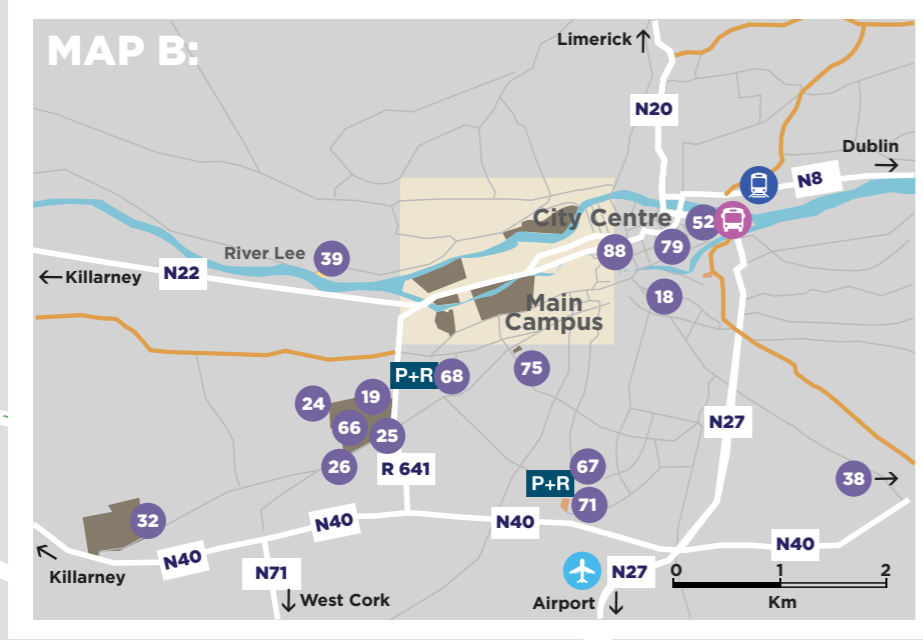

UCC CAMPUS MAP

LEGEND:

- UCC Building
- 01 Building Index (see overleaf)
- Pedestrian Entrance
- Vehicle Entrance
- Visitors' Centre
- Place of Interest
- Catering
- Swimming Pool
- Hospital
- Bus Stop
- Bus Route (205, 208, 216, 201)
- Visitor Parking
- Accessible Parking
- Bike Parking Stations
- TFI Bike Sharing
- Park & Ride Bus Stop

No.	Grid	No.	Grid
South Mall 13		79	Map B
St Kildas		80	G4
St Vincents		81	G2
Student Common Room		82	G6
Tyndall National Institute		83	J3
Tyrconel		84	G7
University Hall		85	A6
Victoria Lodge		86	A6
Victoria Mills		87	B6
Wandesford Quay		88	Map B
West Lodge		89	F5
Western Gateway		90	C6
William Thompson House		91	H5

www.ucc.ie

+353 (0)21 4903000

UCC COLLEGE ROAD CORK, IRELAND

#BeginBelongBecome

UCC CAMPUS MAP

CAMPUS INFORMATION:

Switch Board +353 (0)21 490 3000

No.	Grid	
Student IT Services		
• Boole Basement	08	F6
• 3rd Floor Kane Building	50	E6
Student Records & Examinations	59	F5
Students' Union	20	G6
Visitors' Centre	59	F5
 Catering		
Biosciences -Bio Café	06	D6
Brookfield Restaurant	11	C7
Café Atrium	61	C5
Café Diem - The Still	37	H1
Club Áras - New Bar	02	G5
Coffee Dock	65	G6
Elements	50	E6
Main Restaurant	60	F6
Oasis Café	02	G5
Roots Café - Hub	48	F6
Staff Common Room	59	F5
Staff Dining Room	60	F6
Tyndall Restaurant	83	J3
Western Gateway- Elements & Riverside Café	90	C6
 Places of Interest		
Áras na Mac Léinn / Student Centre	02	G5
Aula Maxima	59	F5
Boole Library	09	F6
Crawford Observatory	27	F6
Honan Chapel	47	G5
Lewis Glucksman Gallery	57	G5
The Main Quadrangle	59	F5
Mardyke Arena	61	C5
President's Garden	92	G5
Republican Grave	93	F6
Stone Corridor and Ogham Stone Collection	59	F5
Visitors' Centre	59	F5