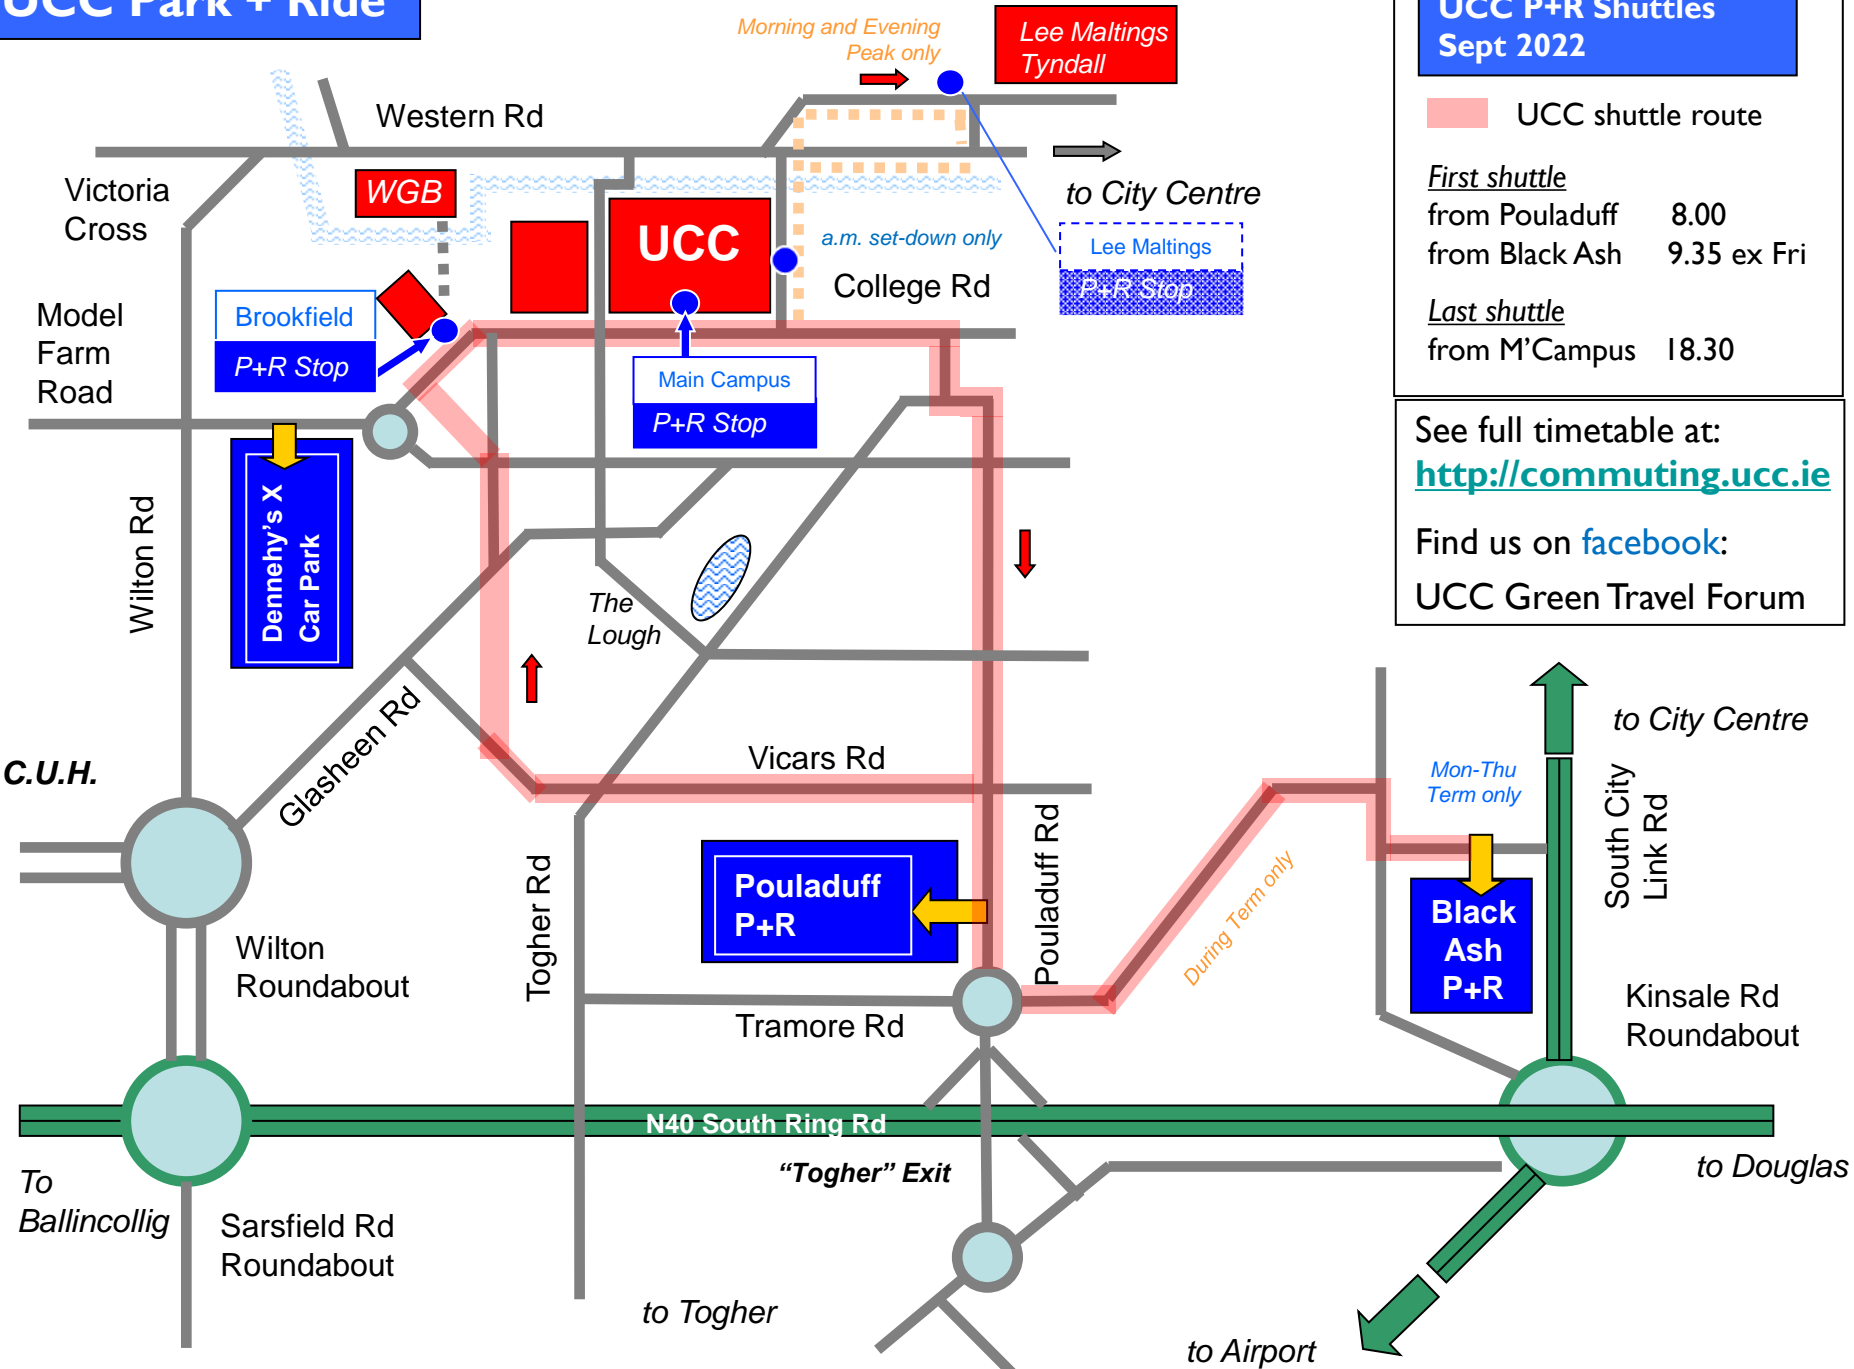

UCC Park + Ride

UCC P+R Shuttles Sept 2022

UCC shuttle route

First shuttle
 from Pouladuff 8.00
 from Black Ash 9.35 ex Fri

Last shuttle
 from M'Campus 18.30

See full timetable at:
<http://commuting.ucc.ie>